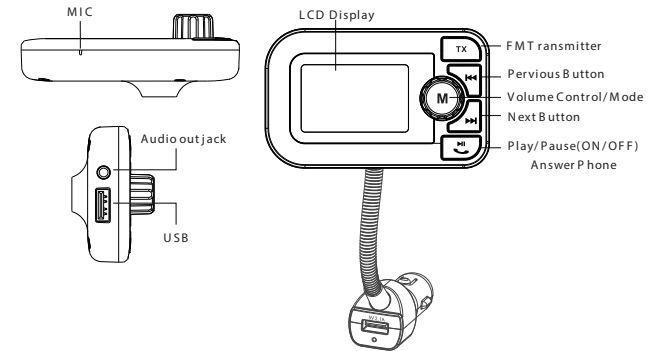

1

Parts description:

2

Operational Instructions	FM Transmitter
How to pair a mobile phone	Plug the device into the DC power outlet. It will enter pairing mode automatically when the device is powered on. Search this device with the name of MBS13203 and connect. This device has a memory function; if the unit is powered on, it will automatically connect to previously paired devices if within range.
How to play and pause	Briefly press button to play. Press again to pause.
How to adjust the volume	Adjust the volume by rotating M.
How to select music	Press to play next song. Press to play previous song.
How to answer and end a call	Briefly press button to answer an incoming call. Briefly press button to end the call. Double press button to reject call. Double press button to redial last number.
Switching code	Press and hold M button for 5s, it will then switch between USB and BLUETOOTH® mode.

BLUETOOTH

BLUETOOTH version: V3.0+EDR
Frequency range: 20h-20KHZ
Sensitivity: -42db+/3db 360
Voltage: 5V±0.5

Frequency: 2.402-2.480 gh2
Effective range: 10 meters (free space)
Sensitivity: -92 dBm
RF Output: 4 dBm

Frequencies

FM: 87.4MHz - 108.0 MHz
H-to Transmitted Power 87 dBuv/107 dBuv

3